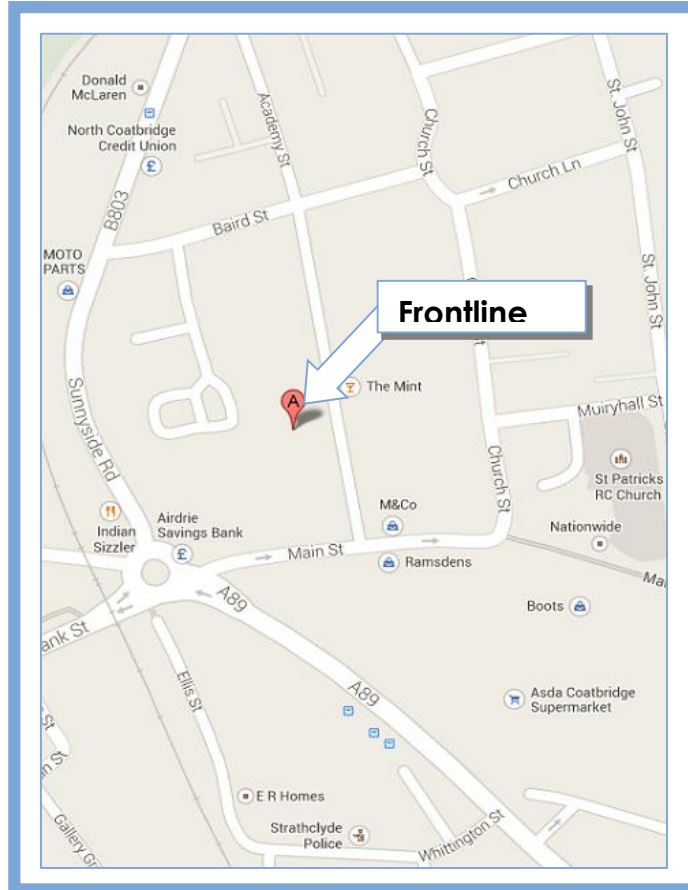

## Academy Street, Coatbridge ML5 3AW – Getting Here

### From Glasgow

Travelling East along M8 towards Edinburgh and Stirling, at junction 8, exit onto Coatbridge Rd/A89 toward Coatbridge. Continue to follow A89, and go through five roundabouts. Slight left onto Main St and then take the 1<sup>st</sup> left onto Academy Street.

### From Edinburgh

Travelling West along the A8 towards Glasgow. Take exit A725 for Coatbridge. Turn left onto North Rd/A725 and go through four roundabouts. At the roundabout, take the 1<sup>st</sup> exit onto S Circular Rd/A89 and straight through at the following roundabout. At the next roundabout, take the 4<sup>th</sup> exit and stay on S Circular Rd/A89. Slight left onto Main St and then take the 1<sup>st</sup> left onto Academy Street.

### From The South

Travelling North along the M74 towards Stirling and the north. Take junction 5 exit sign posted A725 East Kilbride/Coatbridge/ Bellshill, keep to the middle lane approaching the controlled roundabout and take the 3<sup>rd</sup> exit for A8 Edinburgh. Straight through with the next four roundabouts. At the roundabout, take the 1<sup>st</sup> exit onto S Circular Rd/A89 and straight through at the following roundabout. At the next roundabout, take the 4<sup>th</sup> exit and stay on S Circular Rd/A89. Slight left onto Main St and then take the 1<sup>st</sup> left onto Academy Street.